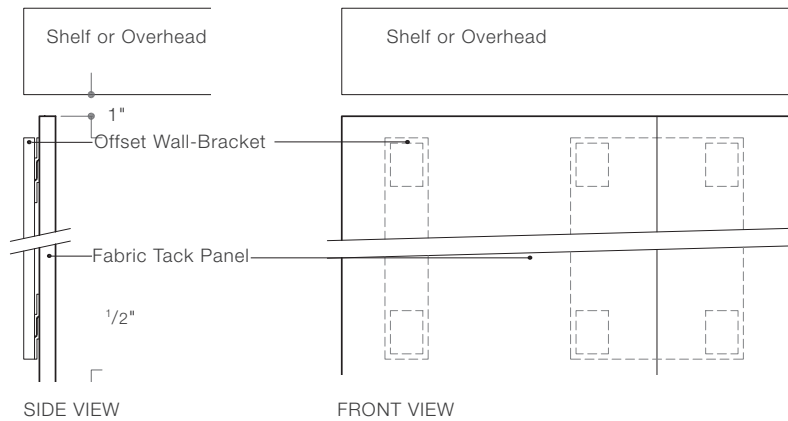

FABRIC TACK PANELS

FABRIC TACK PANELS	MODEL NUMBER	DIMENSIONS			PRICE
		D	W	H	
	B/FP-2424	2	24	24	200
	B/FP-3024	2	30	24	250
	B/FP-3624	2	36	24	275
	B/FP-4224	2	42	24	300
	B/FP-4824	2	48	24	325
	B/FP-5424	2	54	24	350
	B/FP-6024	2	60	24	375
	B/FP-6624	2	66	24	425
	B/FP-7224	2	72	24	450
	B/FP-7824	2	78	24	475
	B/FP-8424	2	84	24	500
	B/FP-9024	2	90	24	525
	B/FP-9624	2	96	24	575
	B/FP-10224	2	102	24	600
	B/FP-10824	2	108	24	625
B/FP-11424	2	114	24	650	
B/FP-12024	2	120	24	675	

Tackable fabric panels are wall-mounted by means of offset wall-brackets. The appropriate brackets are included with the panel.