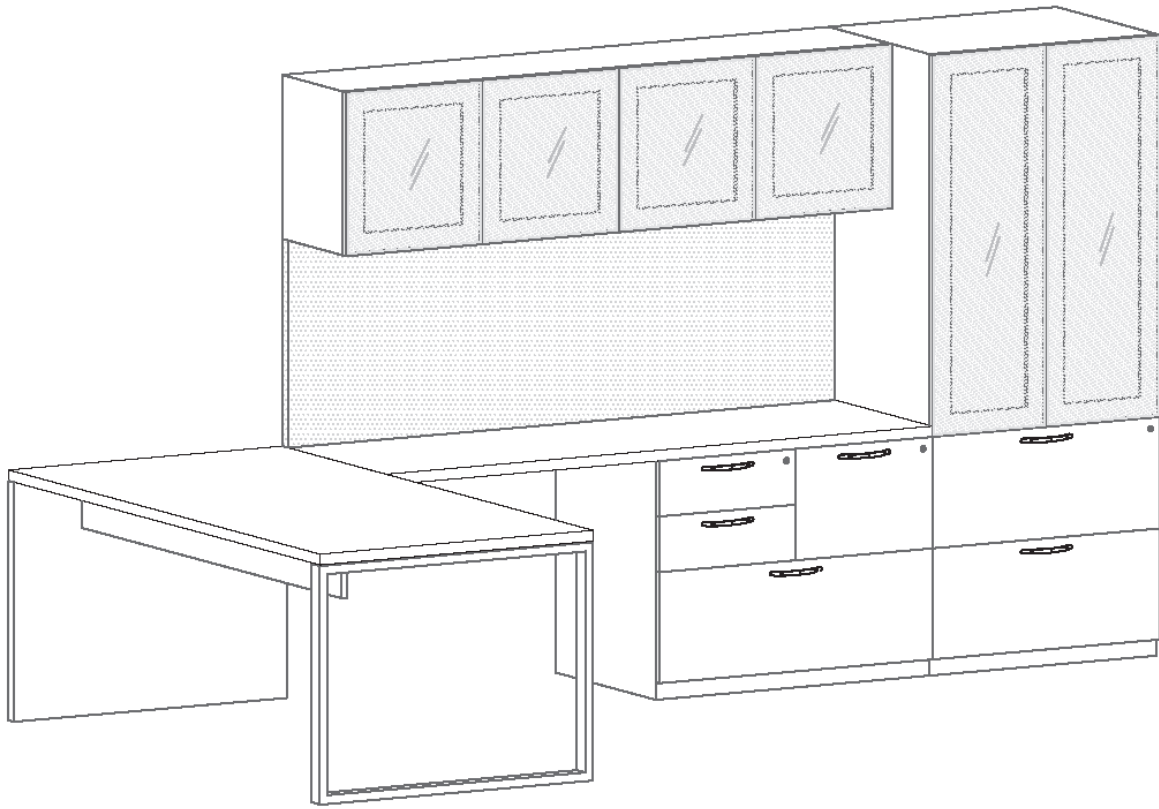

MODEL NUMBER	DESCRIPTION	MATERIAL	PRICE
B/WS-3072	Desk Worksurface	Veneer	1325
B/EP-3028	Desk End Panel	Veneer	575
B/OL-3028	Desk O-Leg	Metal	750
B/MP-6612	Desk Modesty Panel	Veneer	350
B/WS-2472	Return Worksurface	Veneer	1075
B/PED-3624-BBFF-C	Return Pedestal-BBFF-Combo	Veneer	2450
B/OH-7216-G	Overhead Cabinet w/Glass Doors	Veneer	2575
B/FP-7224	Fabric Tack Panel	Fabric	450
B/TW-3072-CSF-G	Storage Tower w/Glass Doors (1-30FF)	Veneer	5125
TOTAL			$14,675