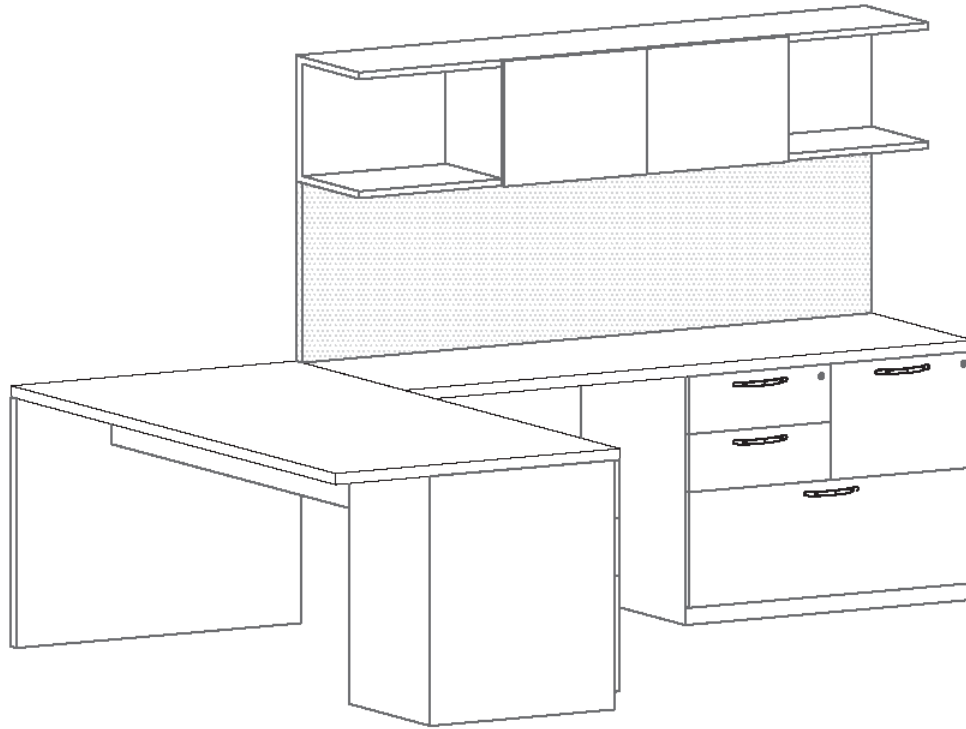

TYPICAL CONFIGURATIONS

MODEL NUMBER	DESCRIPTION	MATERIAL	PRICE
B/WS-3072	Desk Worksurface	Veneer	1325
B/EP-3028	Desk End Panel	Veneer	575
B/PED-1830-BBF	Desk BBF Pedestal	Veneer	1975
B/MP-6012	Desk Modesty Panel	Veneer	325
B/WS-2472	Return Worksurface	Veneer	1075
B/PED-3624-BBFF-C	Return Pedestal-BBFF-Combo	Veneer	2450
B/OH-7216-W	Overhead Cabinet w/Wood Doors	Veneer	2450
B/FP-7224	Fabric Tack Panel	Fabric	450
TOTAL			$10,625